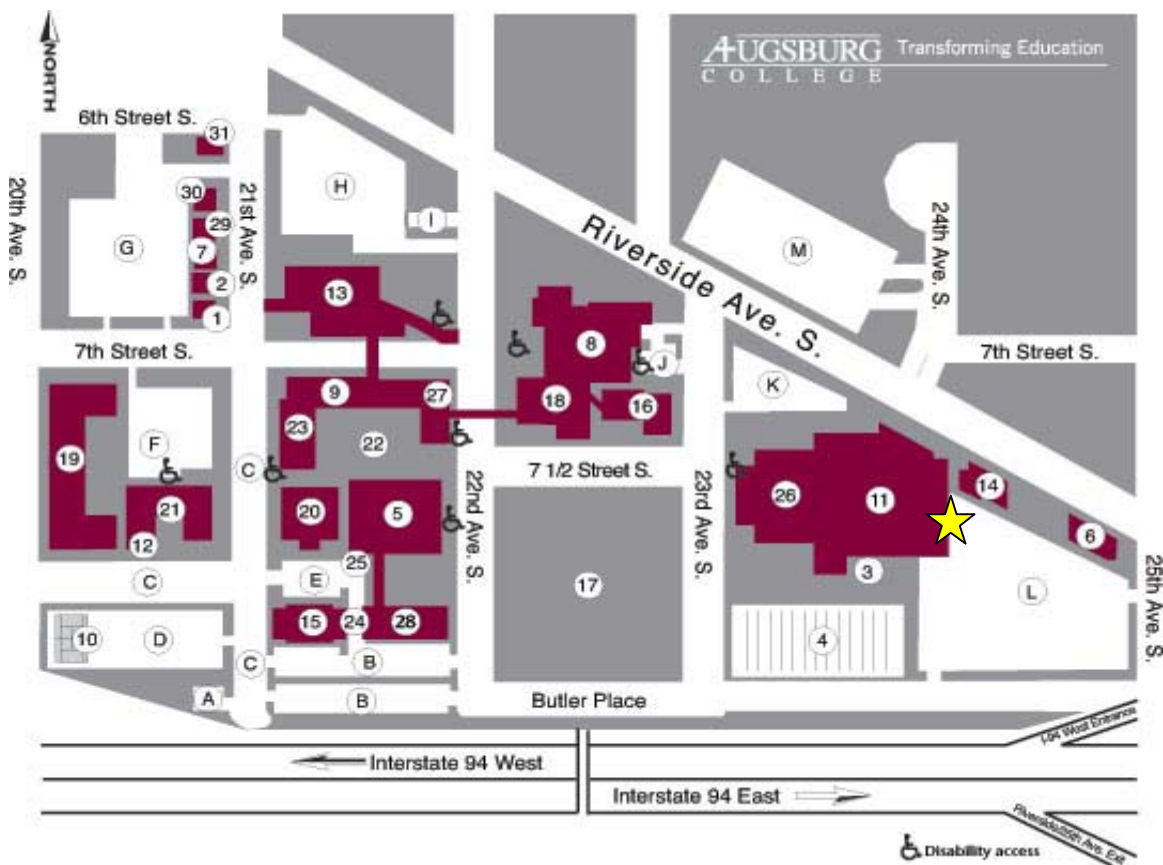

## 2009 Robin Lee Midwest Open and Summer Skate

Augsburg Arena • 2323 Riverside Avenue

Arena Building #11 in picture ~ Parking Lot L

★ Reserved Parking for officials

### **Directions to Competition:**

**FROM THE WEST:** I 94 EAST TO 25<sup>TH</sup> AVENUE SO/RIVERSIDE AVENUE EXIT. AT TOP OF RAMP TAKE LEFT TURN ONTO 25<sup>TH</sup> AVENUE. GO TWO BLOCKS TO RIVERSIDE, TURN LEFT, ARENA ½ BLOCK ON LEFT. PARKING ON STREET (METERED UNTIL 6:00 PM) OR IN AUGSBURG LOTS [NO PERMITS REQUIRED].

**FROM THE EAST:** I 94 WEST TO 25<sup>TH</sup> AVENUE SO/RIVERSIDE AVENUE EXIT. AT TOP OF RAMP TAKE RIGHT TURN ONTO RIVERSIDE, ARENA 1½ BLOCKS ON LEFT. PARKING ON STREET (METERED UNTIL 6:00 PM) OR IN AUGSBURG LOTS [NO PERMITS REQUIRED].

**ADDITIONAL PARKING:** LOCATED ON 25<sup>TH</sup> AVENUE SOUTH AND SOUTH 8<sup>TH</sup> STREET. PARKING AVAILABLE ON STREET (METERED UNTIL 6:00 PM) AND IN AUGSBURG LOTS BEHIND ARENA [NO PERMITS REQUIRED].